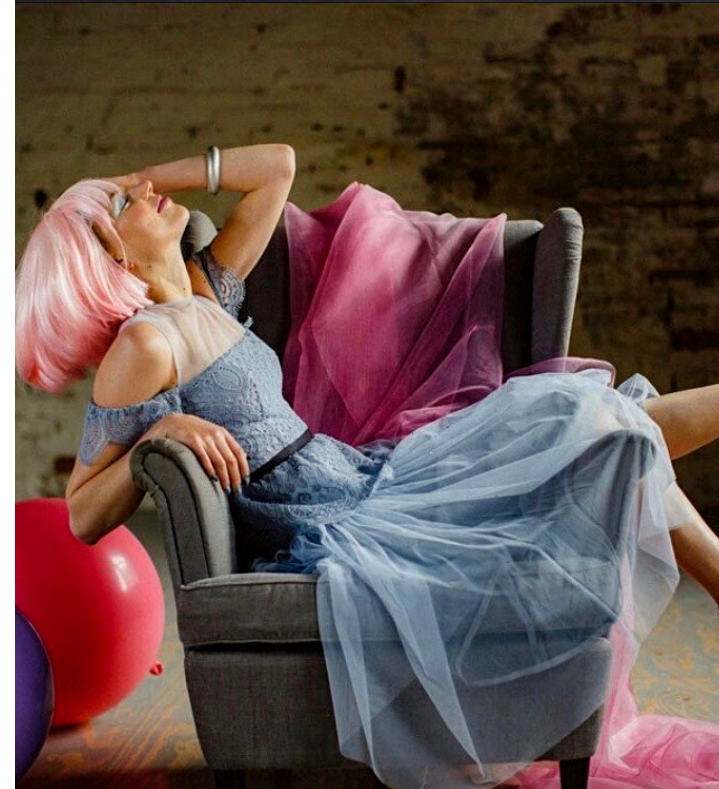

the hayloft

A unique canvas with rustic features such as old industrial walls, floorboard cladding and original ceiling left exposed.

Tec spec

The Hayloft is 11m long x 4m wide.

Six south-facing windows providing beautiful natural light.

Blackout option available.

Height: lowest point 2m and highest point 3m.

Sixteen 13amp plugs and one 32amp feed.

Hire rates *Min. four hours booking*

Standard **£35.00 per hour**

Concessions **£25.00 per hour**

[BOOK NOW](#)

Concession rates apply for students and not-for-profit organisations. Please get in touch if you are a small theatre or dance company as we can offer a reduced rate.